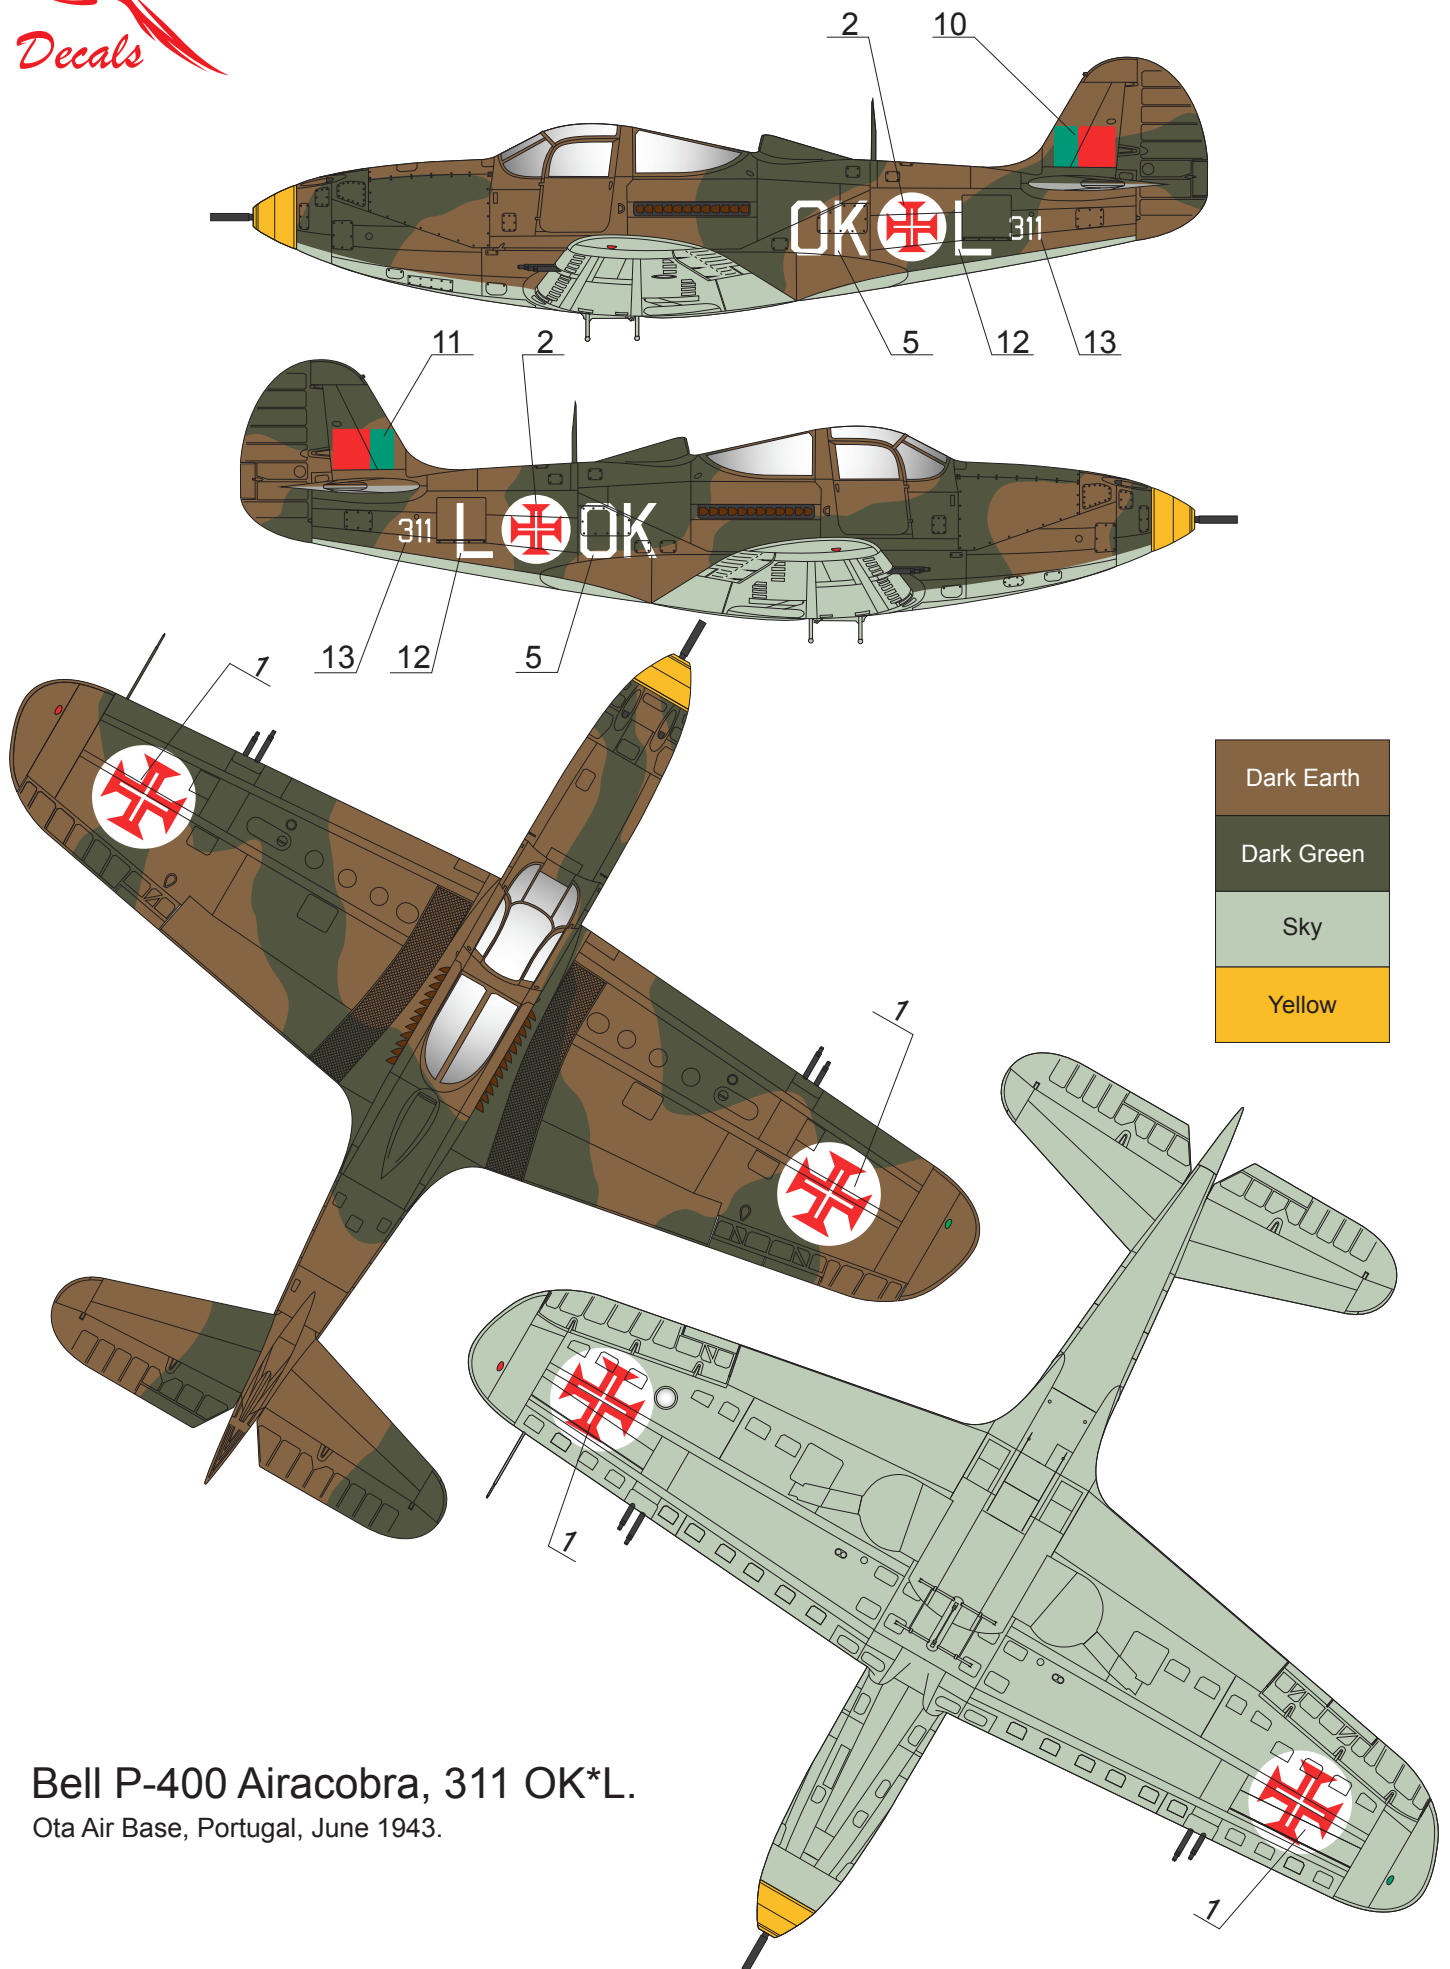

Bell P-400 Airacobra, 301 OK*A.
Ota Air Base, Portugal, June 1943.

Bell P-40 Airacobra, 302 OK*C.
Ota Air Base, Portugal, June 1943.

Bell P-400 Airacobra, 311 OK*L.
Ota Air Base, Portugal, June 1943.

Bell P-39M Airacobra, 315 OK*P
Ota Air Base, Portugal, June 1943.