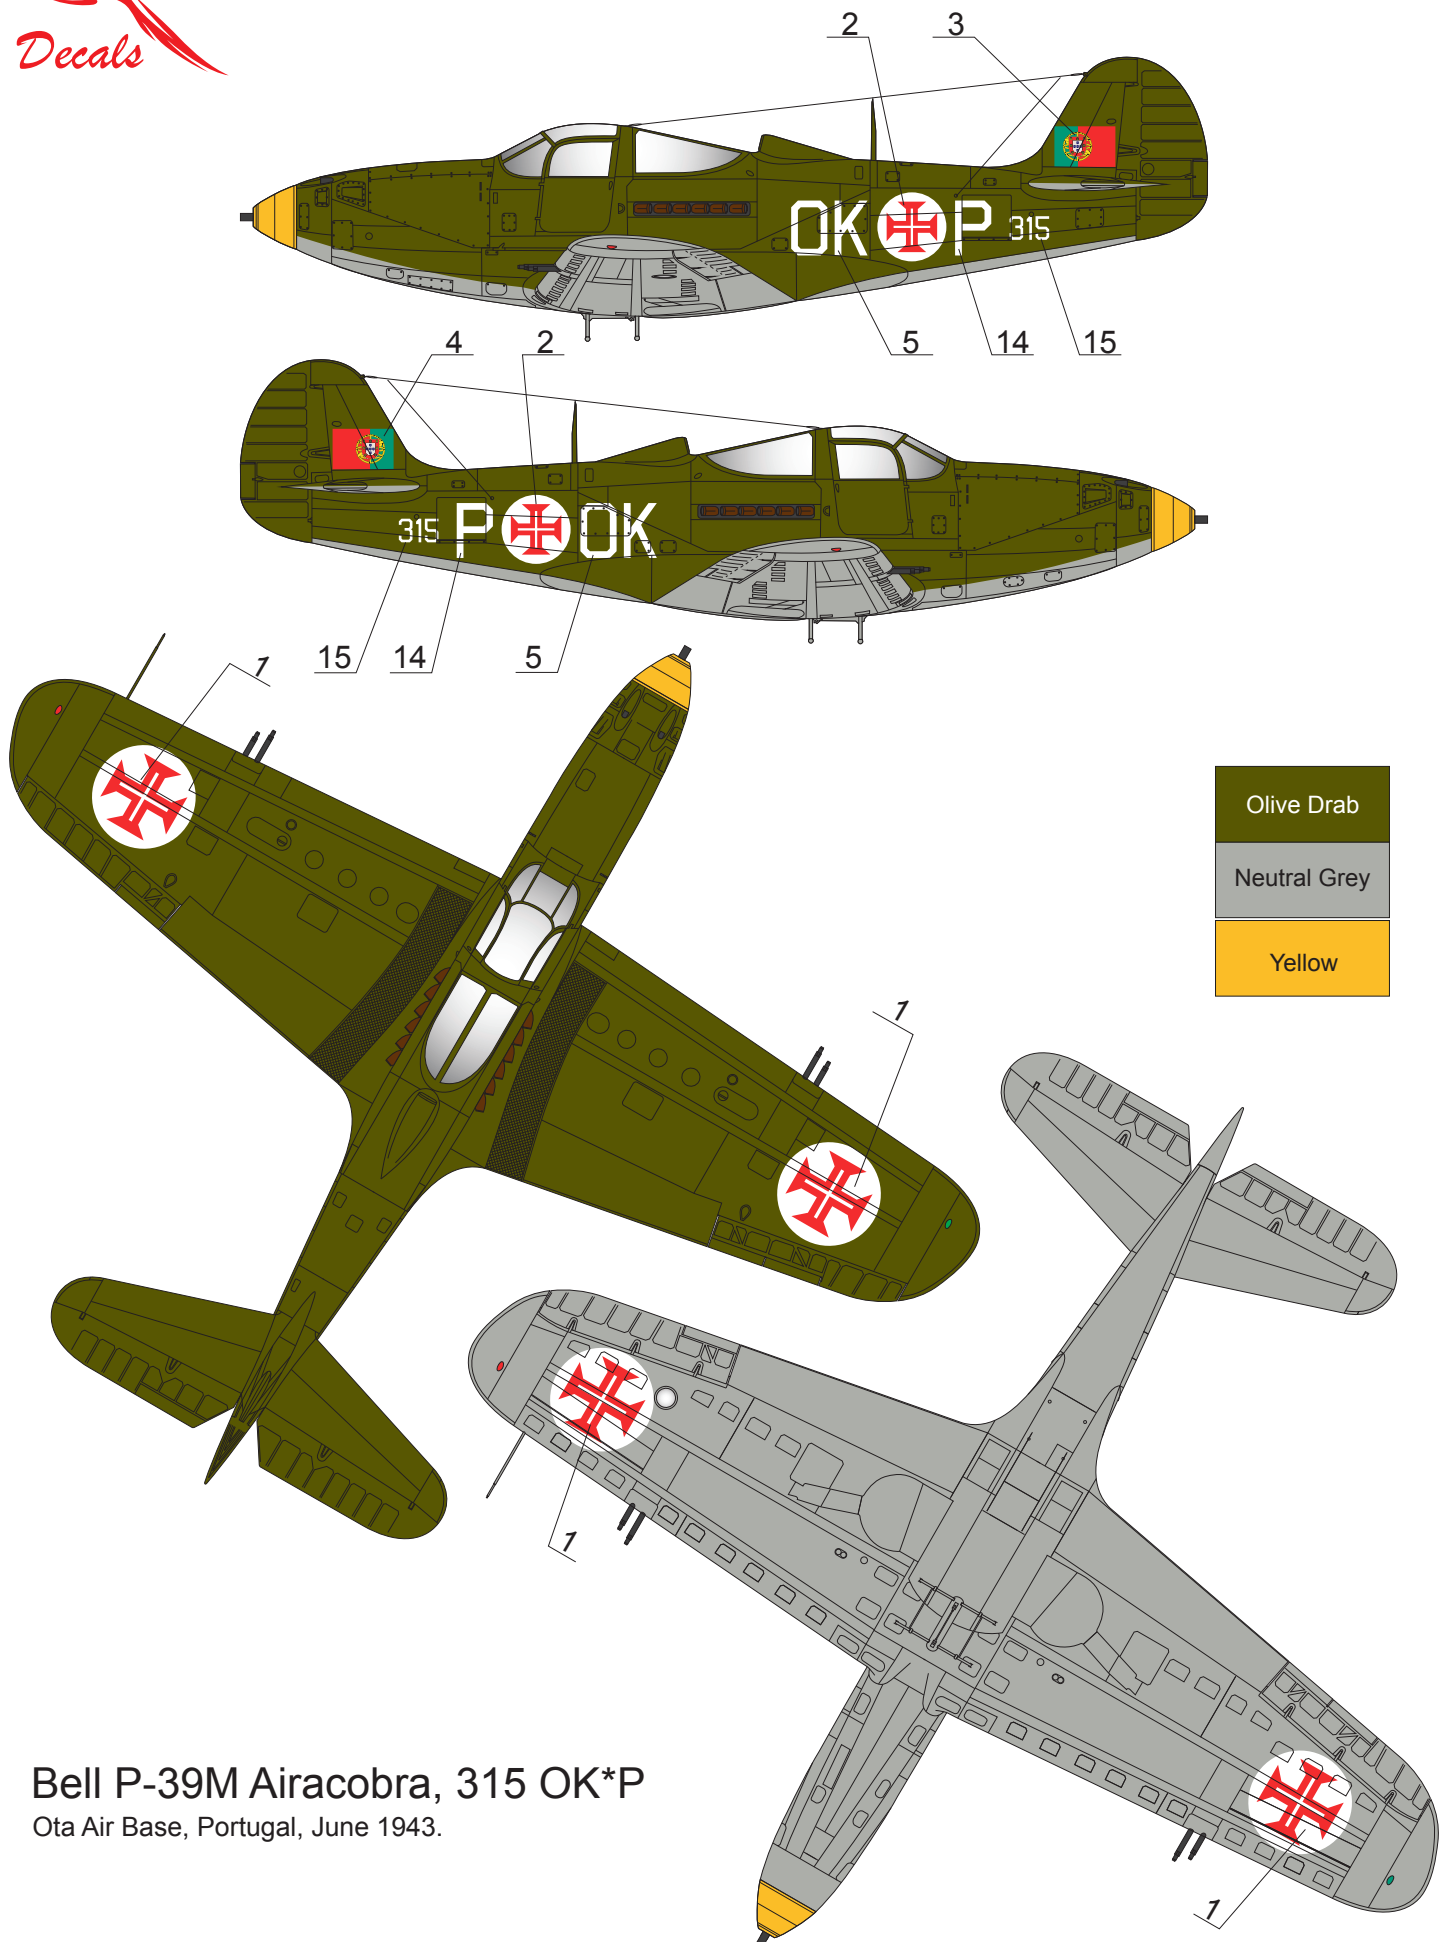

Bell P-400 Airacobra, 301 OK*A.
Ota Air Base, Portugal, June 1943.

Bell P-40 Airacobra, 302 OK*C.
Ota Air Base, Portugal, June 1943.

Bell P-400 Airacobra, 311 OK*L.
Ota Air Base, Portugal, June 1943.

Bell P-39M Airacobra, 315 OK*P
Ota Air Base, Portugal, June 1943.