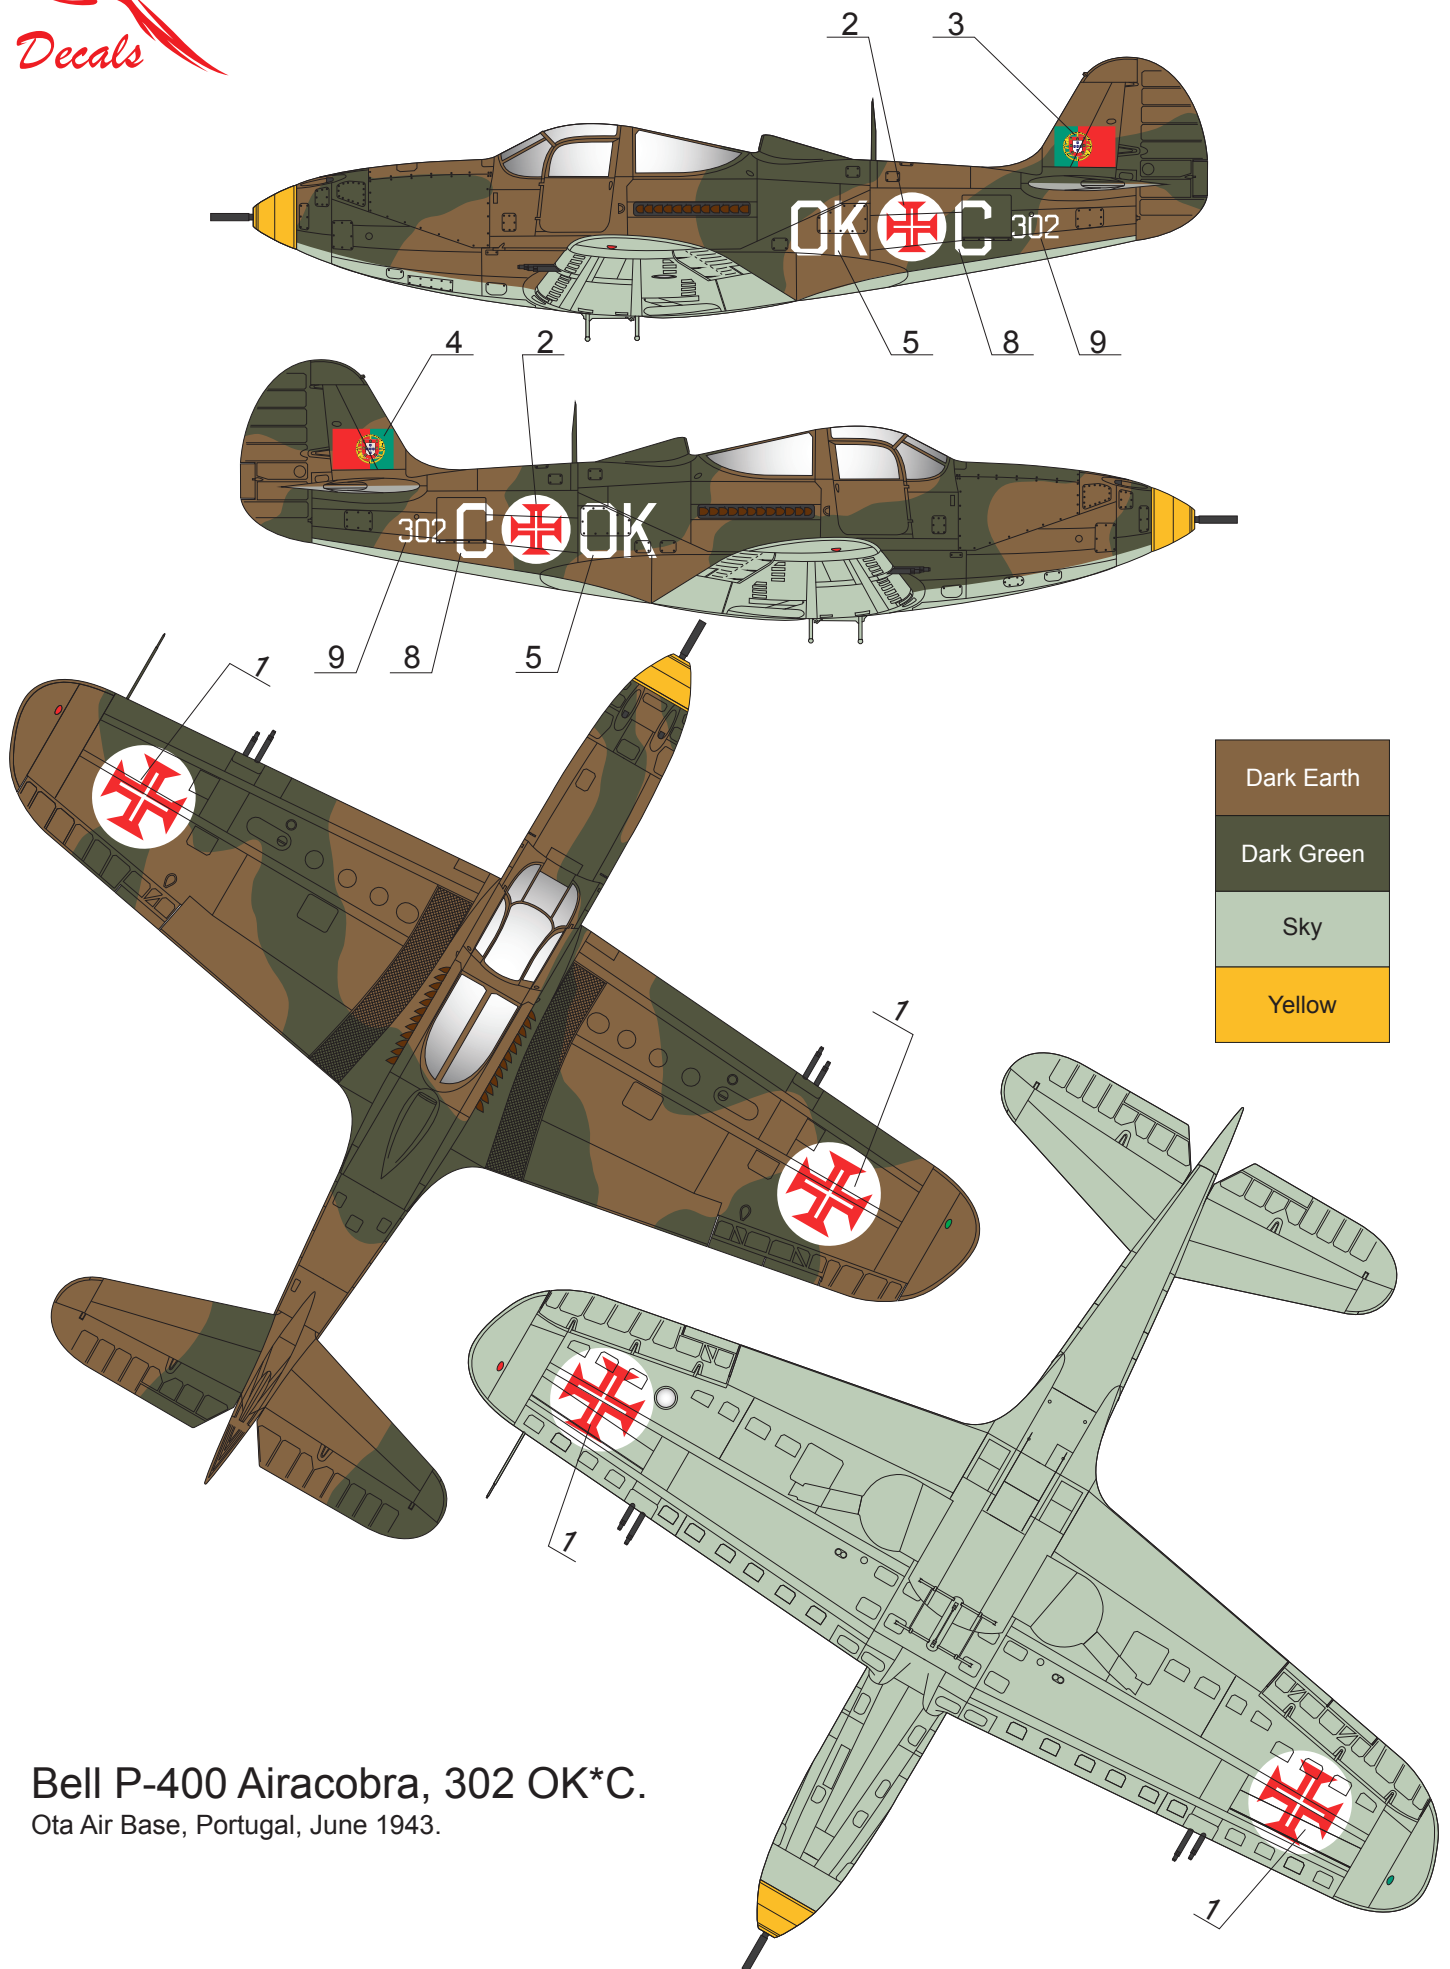

Bell P-400 Airacobra, 301 OK*A.
Ota Air Base, Portugal, June 1943.

Bell P-40 Airacobra, 302 OK*C.
Ota Air Base, Portugal, June 1943.

Bell P-400 Airacobra, 311 OK*L.
Ota Air Base, Portugal, June 1943.

Bell P-39M Airacobra, 315 OK*P
Ota Air Base, Portugal, June 1943.